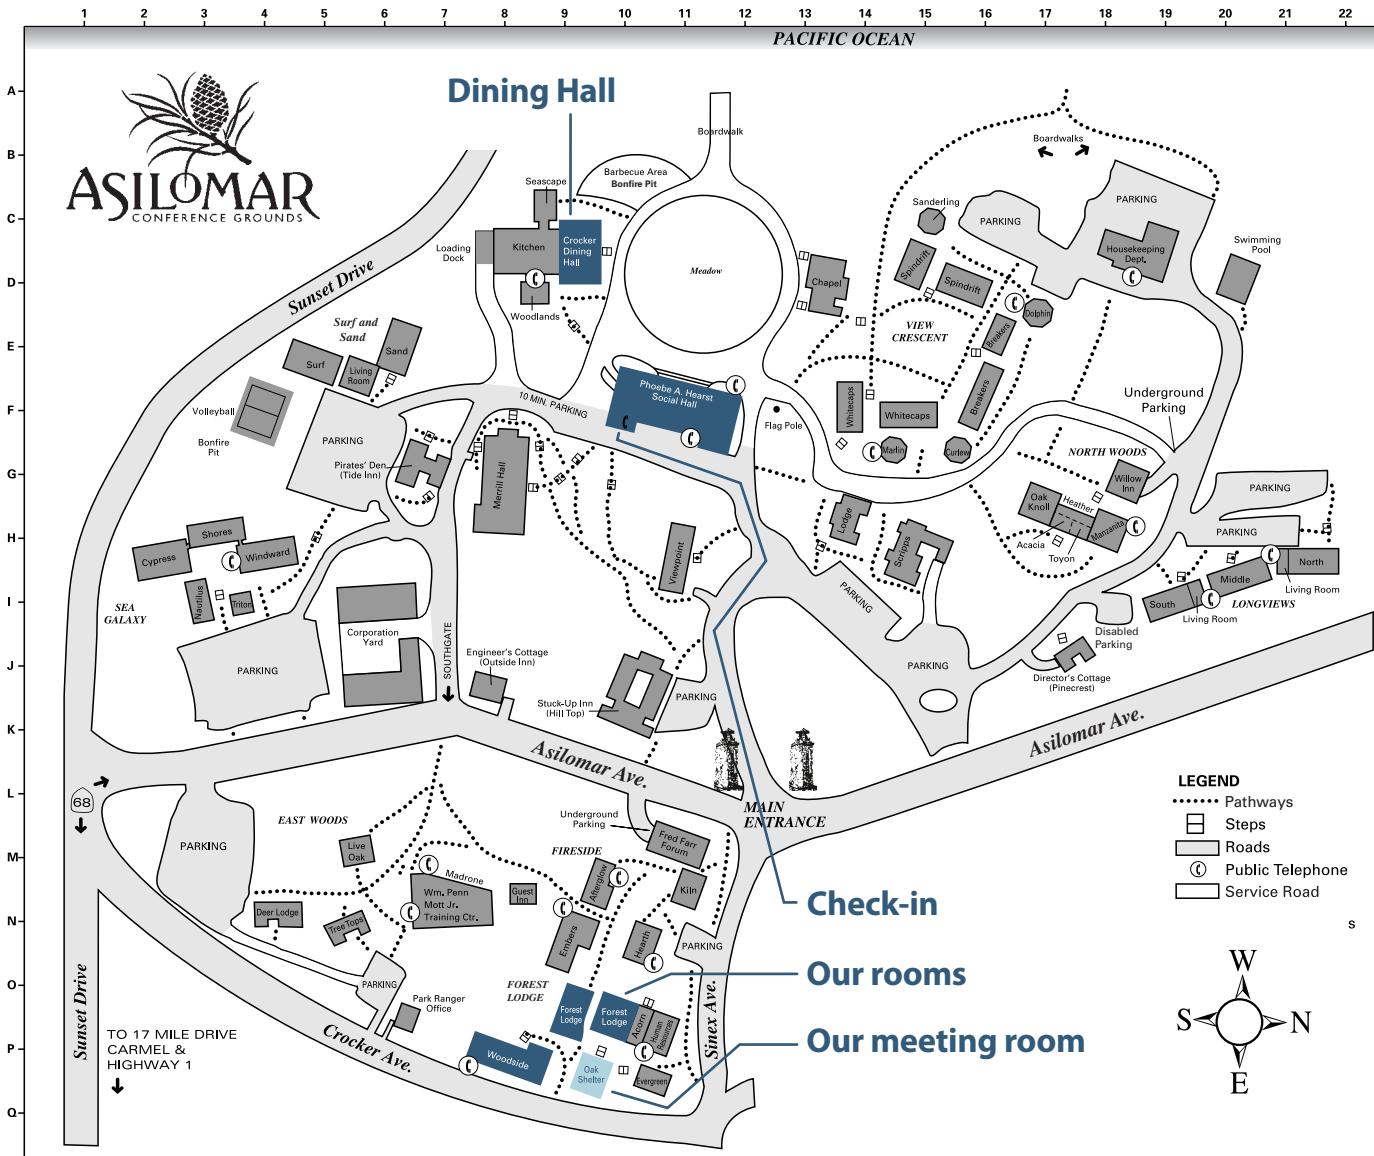

# Dining Hall

**Check-in**

**Our rooms**

**Our meeting room**

- LEGEND**
- ..... Pathways
  - ▣ Steps
  - ▬ Roads
  - ⓞ Public Telephone
  - ▭ Service Road

FACILITY	ROOM #	MEETING ROOMS	LOC.
<b>Longviews (H-21)</b>			
Longview North	101-110	North Living Room	H-22
Longview Middle	111-120		H-21
Longview South	121-130	South Living Room	I-19
<b>North Woods (G-18)</b>			
Willow Inn	1025-1036	Heather	G-19
Manzanita	1001-1012	Toyon	H-18
Oak Knoll	1013-1024	Acacia	H-17
<b>View Crescent (E-15)</b>			
Whitecaps South	801-808	Marlin	F-14
Whitecaps North	809-820		F-15
Breakers East	821-832	Curlew	F-16
Breakers West	833-840	Dolpin	E-16
Spindrift South	841-848	Sanderling	D-15
Spindrift North	849-856		D-16
<b>Fireside (O-10)</b>			
Afterglow	1301-1312	Fred Farr Forum	M-9
Hearth	1325-1336	Kiln	N-10
Embers	1313-1324		N-9
Guest Inn	901-903		M-8
<b>Forest Lodge (M-10)</b>			
Forest Lodge	1201-1211	Acorn	O-10
		Evergreen	P-11
Woodside	1212-1223	Oak Shelter	P-8
<b>Historic Core</b>			
Lodge	201-218		H-14
Scripps	301-323	Scripps Meeting Rm	H-15
Stuck-Up Inn (Hilltop)	401-414		K-10
Pirates' Den (Tide Inn)	501-510		G-6
Director's Cottage (Pinecrest)	1401-1403		J-18
Viewpoint		Viewpoint East	I-11
Group Sales Office			I-11
Merrill Hall			G-8
Chapel			D-14
Front Desk & Park Store / Phoebe A. Hearst Social Hall			F-9
Crocker Dining Hall		Crocker, Woodlands & Seascapes	D-9
Engineer's Cottage (Outside Inn)			J-8
Fire Academy Offices			J-8
<b>Sea Galaxy (G-4)</b>			
Sand	605-610	Surf & Sand Room	E-6
Surf	601-604		E-4
Windward	701-708	Triton	H-4
Shores	709-716		H-3
Cypress	717-724	Nautilus	H-2
<b>Eastwoods (M-4)</b>			
Live Oak	1101-1110		M-5
Tree Tops	1111-1120		N-5
Deer Lodge	1121-1130		N-3
William Penn Mott Jr. Training Center			N-7
Madrone			M-7
<b>Activity Locations</b>			
Barbecue Area			C-10
Swimming Pool			D-21
Volleyball Court			F-4
Corporation Yard		Facilities	J-6
Housekeeping			D-19
Woodhaven - Park Ranger Office			O-7