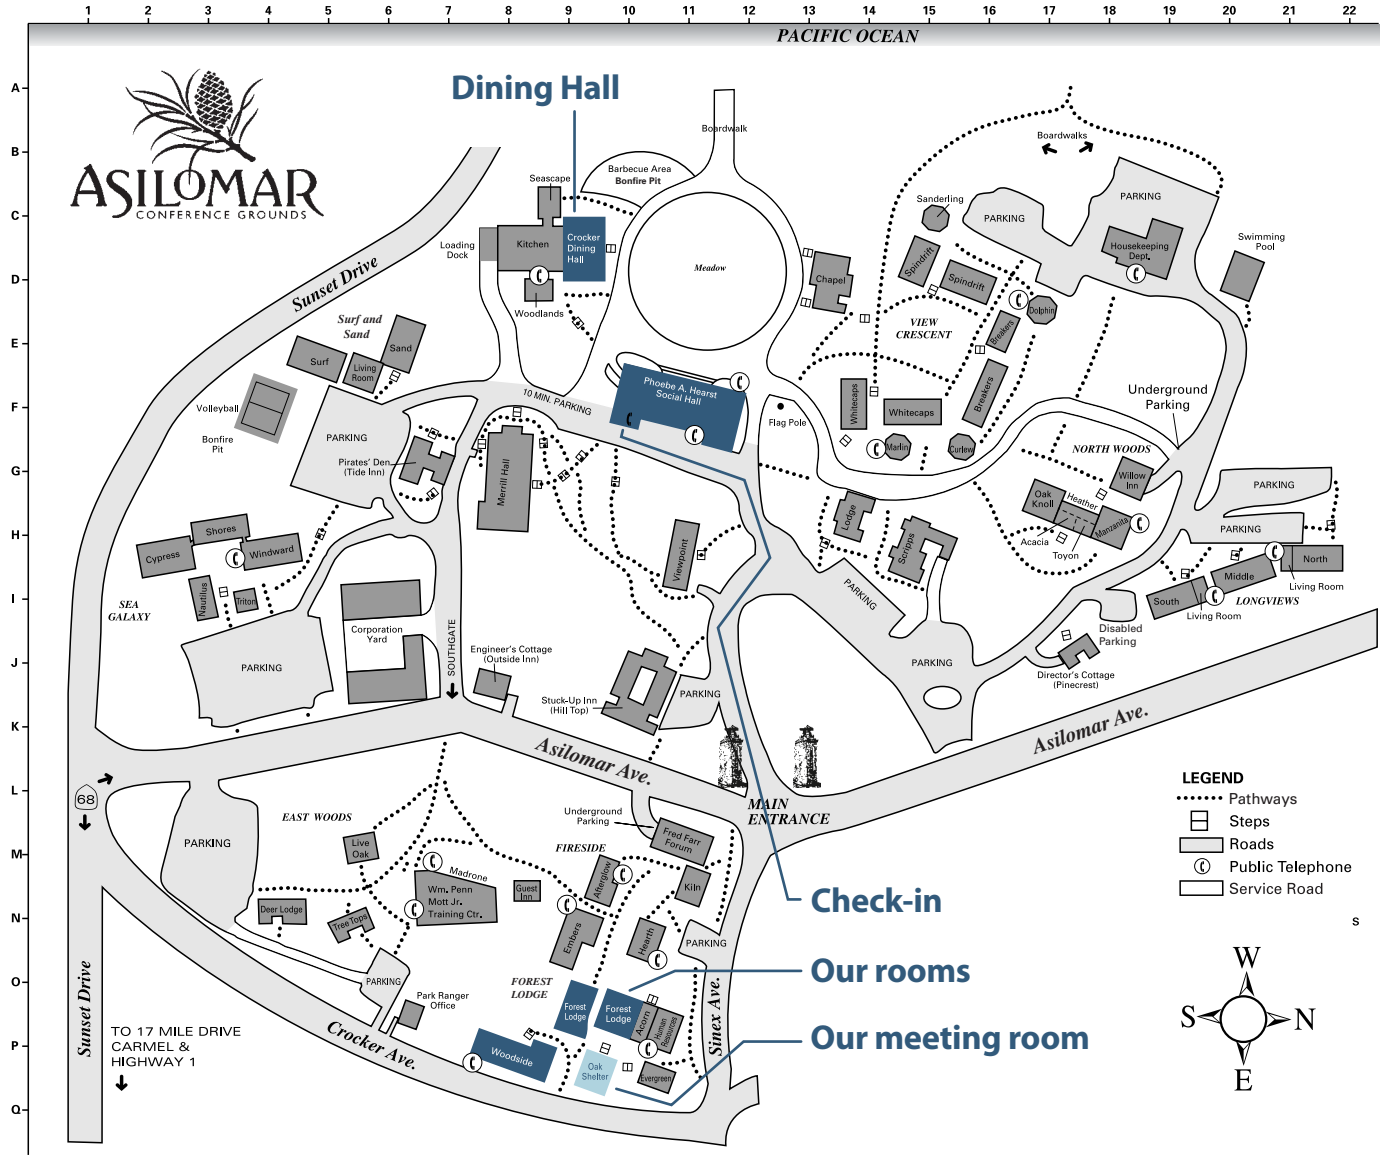

# Dining Hall

PACIFIC OCEAN

Check-in  
 Our rooms  
 Our meeting room

**LEGEND**

- Pathways
- Steps
- Roads
- Public Telephone
- Service Road

FACILITY	ROOM #	MEETING ROOMS	LOC.
<b>Longviews (H-21)</b>			
Longview North	101-110	North Living Room	H-22
Longview Middle	111-120		H-21
Longview South	121-130	South Living Room	I-19
<b>North Woods (G-18)</b>			
Willow Inn	1025-1036	Heather	G-19
Manzanita	1001-1012	Toyon	H-18
Oak Knoll	1013-1024	Acacia	H-17
<b>View Crescent (E-15)</b>			
Whitecaps South	801-808	Marlin	F-14
Whitecaps North	809-820		F-15
Breakers East	821-832	Curlew	F-16
Breakers West	833-840	Dolpin	E-16
Spindrift South	841-848	Sanderling	D-15
Spindrift North	849-856		D-16
<b>Fireside (O-10)</b>			
Afterglow	1301-1312	Fred Farr Forum	M-9
Hearth	1325-1336	Kiln	N-10
Embers	1313-1324		N-9
Guest Inn	901-903		M-8
<b>Forest Lodge (M-10)</b>			
Forest Lodge	1201-1211	Acorn	O-10
		Evergreen	P-11
Woodside	1212-1223	Oak Shelter	P-8
<b>Historic Core</b>			
Lodge	201-218		H-14
Scripps	301-323	Scripps Meeting Rm	H-15
Stuck-Up Inn (Hilltop)	401-414		K-10
Pirates' Den (Tide Inn)	501-510		G-6
Director's Cottage (Pinecrest)	1401-1403		J-18
Viewpoint		Viewpoint East	I-11
Group Sales Office			I-11
Merrill Hall			G-8
Chapel			D-14
Front Desk & Park Store / Phoebe A. Hearst Social Hall			F-9
Crocker Dining Hall		Crocker, Woodlands & Seascapes	D-9
Engineer's Cottage (Outside Inn)			J-8
Fire Academy Offices			J-8
<b>Sea Galaxy (G-4)</b>			
Sand	605-610	Surf & Sand Room	E-6
Surf	601-604		E-4
Windward	701-708	Triton	H-4
Shores	709-716		H-3
Cypress	717-724	Nautilus	H-2
<b>Eastwoods (M-4)</b>			
Live Oak	1101-1110		M-5
Tree Tops	1111-1120		N-5
Deer Lodge	1121-1130		N-3
William Penn Mott Jr. Training Center			N-7
Madrone			M-7
<b>Activity Locations</b>			
Barbecue Area			C-10
Swimming Pool			D-21
Volleyball Court			F-4
Corporation Yard		Facilities	J-6
Housekeeping			D-19
Woodhaven - Park Ranger Office			O-7